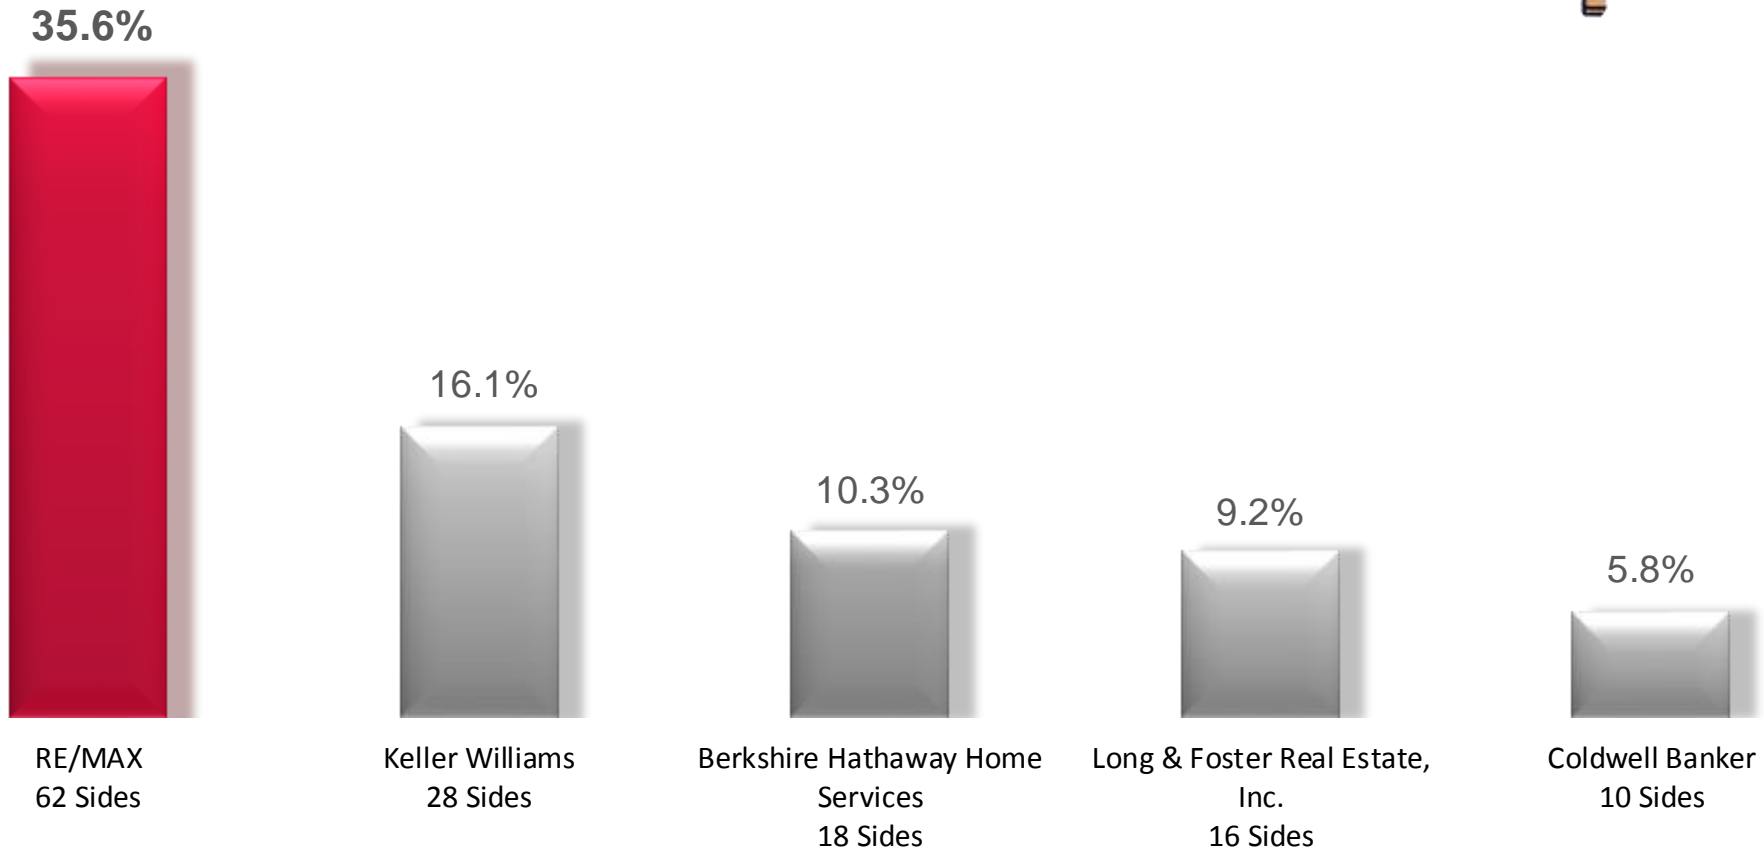

MARKET SHARE

174 TOTAL LISTINGS SOLD

Zip Code: 19044 | RE/MAX Pennsylvania & Delaware

April 1, 2015 - March 31, 2016

NOTE: This bar graph combines the "sold" listings of all office locations and independent offices of each multi-office or franchise organization identified, which listings were sold by such organization itself, or with the aid of a cooperating broker, according to data maintained by the Local Board or Multiple Listing Service for the geographic area indicated. The bar graph compares all those listings that were "sold" by each organization during the period 4/1/15-3/31/16. This representation is based in whole or in part on data supplied by TREND. Neither the Associations nor their MLS guarantee or are in any way responsible for its accuracy. Data maintained by the Associations may not reflect all real estate activity in a market. ©2016, RE/MAX, LLC. Each RE/MAX® office is independently owned and operated.