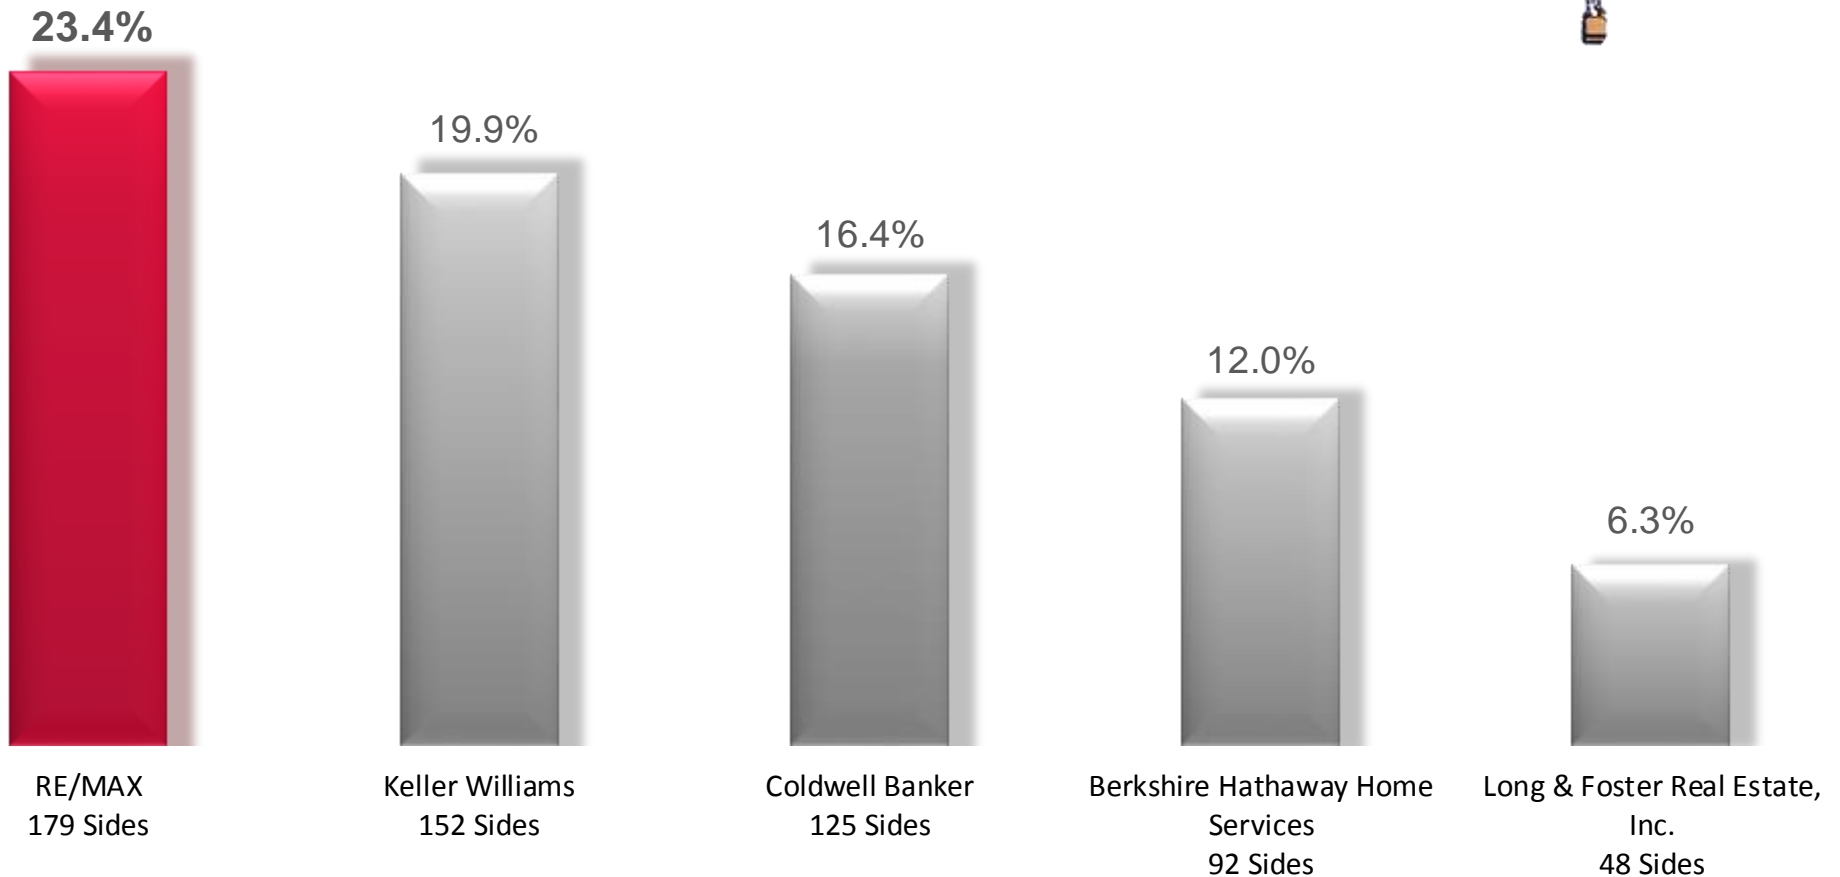

MARKET SHARE

764 TOTAL LISTINGS SOLD

Zip Code: 19446 | RE/MAX Pennsylvania & Delaware

April 1, 2015 - March 31, 2016

NOTE: This bar graph combines the "sold" listings of all office locations and independent offices of each multi-office or franchise organization identified, which listings were sold by such organization itself, or with the aid of a cooperating broker, according to data maintained by the Local Board or Multiple Listing Service for the geographic area indicated. The bar graph compares all those listings that were "sold" by each organization during the period 4/1/15-3/31/16. This representation is based in whole or in part on data supplied by TREND. Neither the Associations nor their MLS guarantee or are in any way responsible for its accuracy. Data maintained by the Associations may not reflect all real estate activity in a market. ©2016, RE/MAX, LLC. Each RE/MAX® office is independently owned and operated.